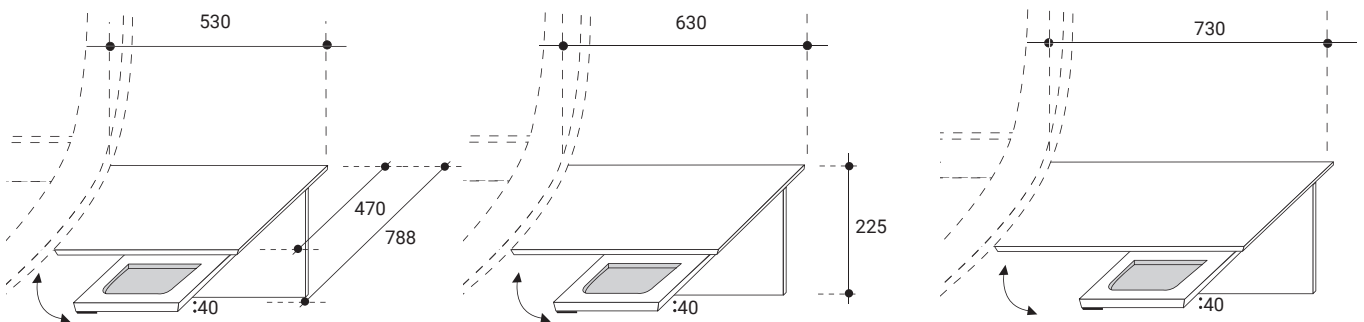

# technical features of the | AQUA BED

- Structure in curved plywood available in matt lacquer, Color Wood or in Canaletto walnut, Tabacco Oak or Dark Oak wood veneer.
- It is supplied with an integrated self-bearing slatted base with beech slats. 6 of these slats have rigidity regulators and 4 feature different degrees of firmness for differentiated shoulder support.

## TECHNICAL DRAWINGS

**NOTES:** supplied with 227 mm high wooden feet in a matt lacquered finish matching the structure. Available on request with a methacrylate base and courtesy led lighting.

### NIGHT STAND ADJUSTABLE TO 3 POSITIONS WITH A METHACRYLATE SUPPORT ON THE REAR, THE DRAWER IS 33 mm DEEP

**NOTES:** The swivel drawer is supplied in a matt lacquered finish matching the structure.

**NOTES:** The interior measurements refer to the space available for the mattress. The size of the integrated self-bearing slatted base is smaller than the size of the interior space so that when the mattress is in place the underlying slatted base cannot be seen. For transport purposes, the integrated self-bearing slatted base is supplied unassembled, in two separate parts.

Mattress	1600x2000	1800x2000	QUEEN SIZE	KING SIZE
Self-bearing slatted base	1609x1840	1809x1840	1559x1890	1949x1890