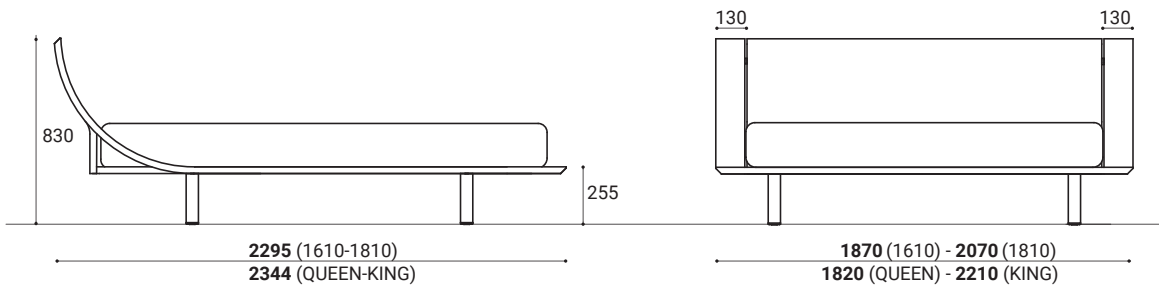

# technical features of the | AQUA BED

- Structure in curved plywood available in matt lacquer, Color Wood or in Canaletto walnut, Tabacco Oak or Dark Oak wood veneer.
- It is supplied with an integrated self-bearing slatted base with beech slats. 6 of these slats have rigidity regulators and 4 feature different degrees of firmness for differentiated shoulder support.

## TECHNICAL DRAWINGS

**NOTES:** supplied with 227 mm high wooden feet in a matt lacquered finish matching the structure. Available on request with a methacrylate base and courtesy led lighting.

### NIGHT STAND ADJUSTABLE TO 3 POSITIONS WITH A METHACRYLATE SUPPORT ON THE REAR, THE DRAWER IS 33 mm DEEP

**NOTES:** The swivel drawer is supplied in a matt lacquered finish matching the structure.

**NOTES:** The interior measurements refer to the space available for the mattress. The size of the integrated self-bearing slatted base is smaller than the size of the interior space so that when the mattress is in place the underlying slatted base cannot be seen. For transport purposes, the integrated self-bearing slatted base is supplied unassembled, in two separate parts.

Mattress	1600x2000	1800x2000	QUEEN SIZE	KING SIZE
Self-bearing slatted base	1609x1840	1809x1840	1559x1890	1949x1890