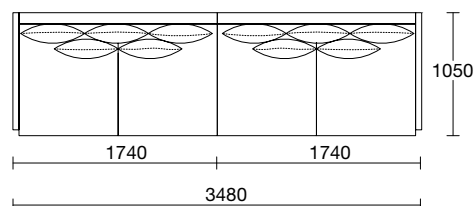

EXAMPLES OF ARRANGEMENTS

■ Custom-sizing is not possible.