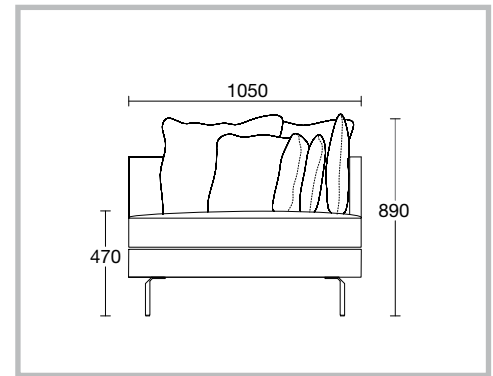

Backrest cushions

Filled with feathers and polyester fibre.

Cover

The fabric cover is always removable.

Leather cover not available

Feet

Chromed finish or matt black lacquered metal

METRES OF SOFA COVERS	METRES FOR 1 ELEMENT in the same finish
Fabric width 1.40 metres	METRES OF FABRIC
SOFA W 1780	13.40
SOFA W 1980	14.30
SOFA W 2180	15.00
SOFA W 2380	17.20
END MODULE W 1740	12.40
CHAISE LONGUE W 2060	13.40
LUMBAR CUSHION 565x380	0.66
LUMBAR CUSHION 625x380	0.66
LUMBAR CUSHION 685x380	0.66