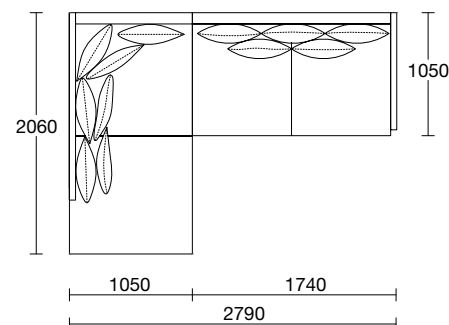

EXAMPLES OF ARRANGEMENTS

■ Custom-sizing is not possible.