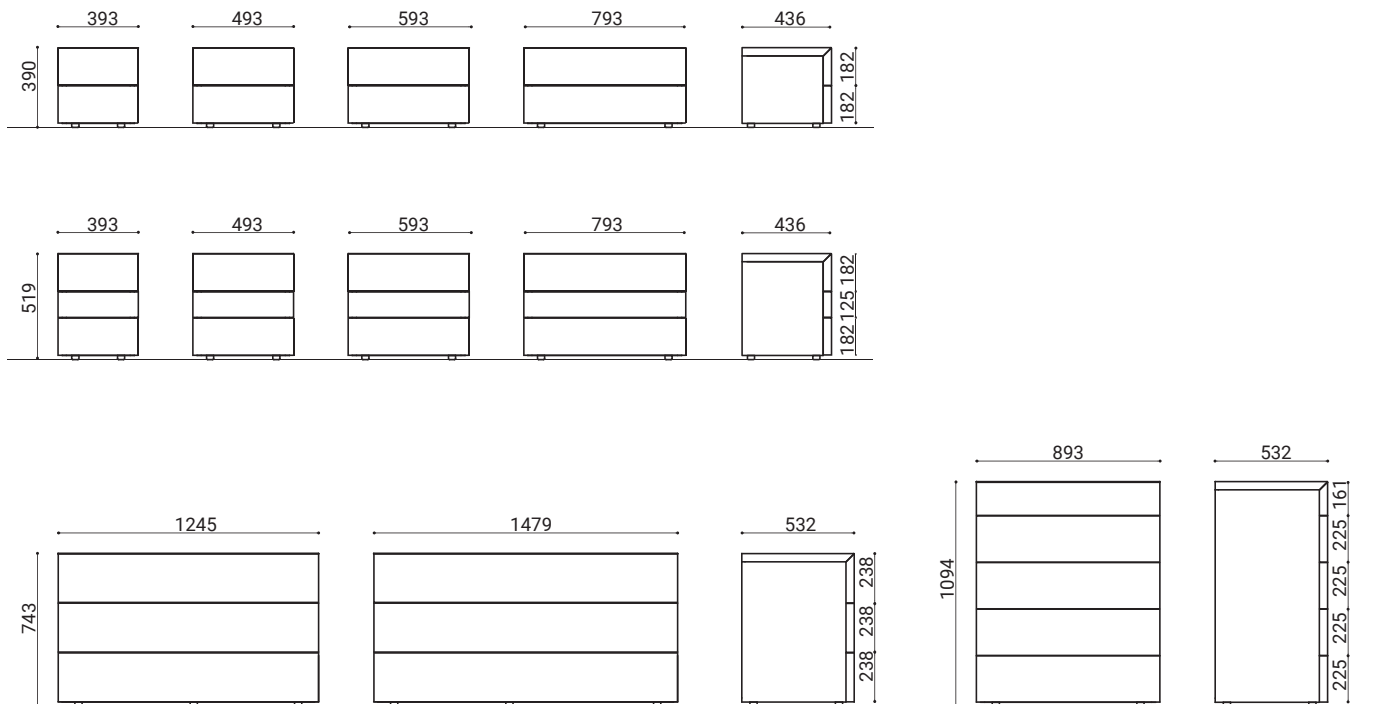

technical features of | ELLE

- Bedroom furniture with wood particleboard structures and fronts available in matt or gloss lacquer, Color Wood or wood veneer.
- Featuring a 45° joint between the top and the 40 mm thick fronts that protrude beyond the side panel.
- They open by means of side grip edges.

TECHNICAL DRAWINGS

The 5-drawer dresser has a safety bracket to fix it to the wall and prevent it from toppling forwards

OPTIONS

NOTES: any custom-sizing or special reductions must be decided beforehand with our Sales Department. On request the model can be supplied with a 10 mm thick rear finishing panel.

TECHNICAL FEATURES

10 MM THICK REAR FINISHING PANELS				
	matt lacquers	color wood	wood	gloss lacquers
NIGHT STAND	€ 64	€ 76	€ 92	€ 102
DRESSER	€ 133	€ 179	€ 193	€ 242

	W	H	D	CODE	matt lacquers	color wood	wood	gloss lacquers
2-DRAWER NIGHT STAND								
	393	390	436	EC48	426	468	496	562
	493	390	436	EC50	451	496	526	597
	593	390	436	EC51	502	559	594	661
	793	390	436	EC49	579	649	691	759
3-DRAWER NIGHT STAND								
	393	519	436	EC54	545	603	642	703
	493	519	436	EC55	588	649	689	752
	593	519	436	EC56	623	699	741	813
	793	519	436	EC57	724	811	860	942
3-DRAWER DRESSER								
	1245	743	532	EC58	1.238	1.412	1.505	1.690
	1479	743	532	EC53	1.380	1.569	1.670	1.876
5-DRAWER DRESSER								
	893	1094	532	EC52	1.248	1.387	1.479	1.683