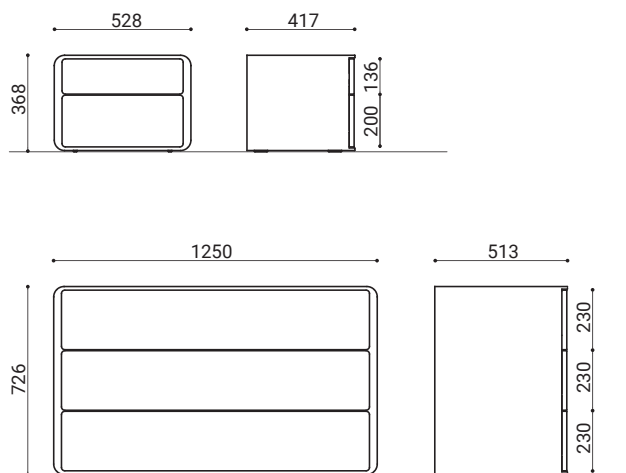

technical features of | ICE

- Bedroom furniture with wood particleboard structures and fronts available in matt or gloss lacquer.
- Featuring a structure made from a 16 mm thick lacquered panel rounded on 4 sides.
- They open by means of side grip grooves.

TECHNICAL DRAWINGS

OPTIONS

NOTES: custom-sizing and special reductions are not available for these items.

On request the model can be supplied with a 10 mm thick rear finishing panel.

TECHNICAL FEATURES

	10 MM THICK REAR FINISHING PANELS	
	matt lacquers	gloss lacquers
NIGHT STAND	€ 64	€ 102
DRESSER	€ 133	€ 242

ICE

MODEL CODE 9741

	W	H	D	CODE	matt lacquers	gloss lacquers
2-DRAWER NIGHT STAND						
	528	368	417	EC68	673	878
3-DRAWER DRESSER						
	1250	726	513	EC69	1.640	1.895