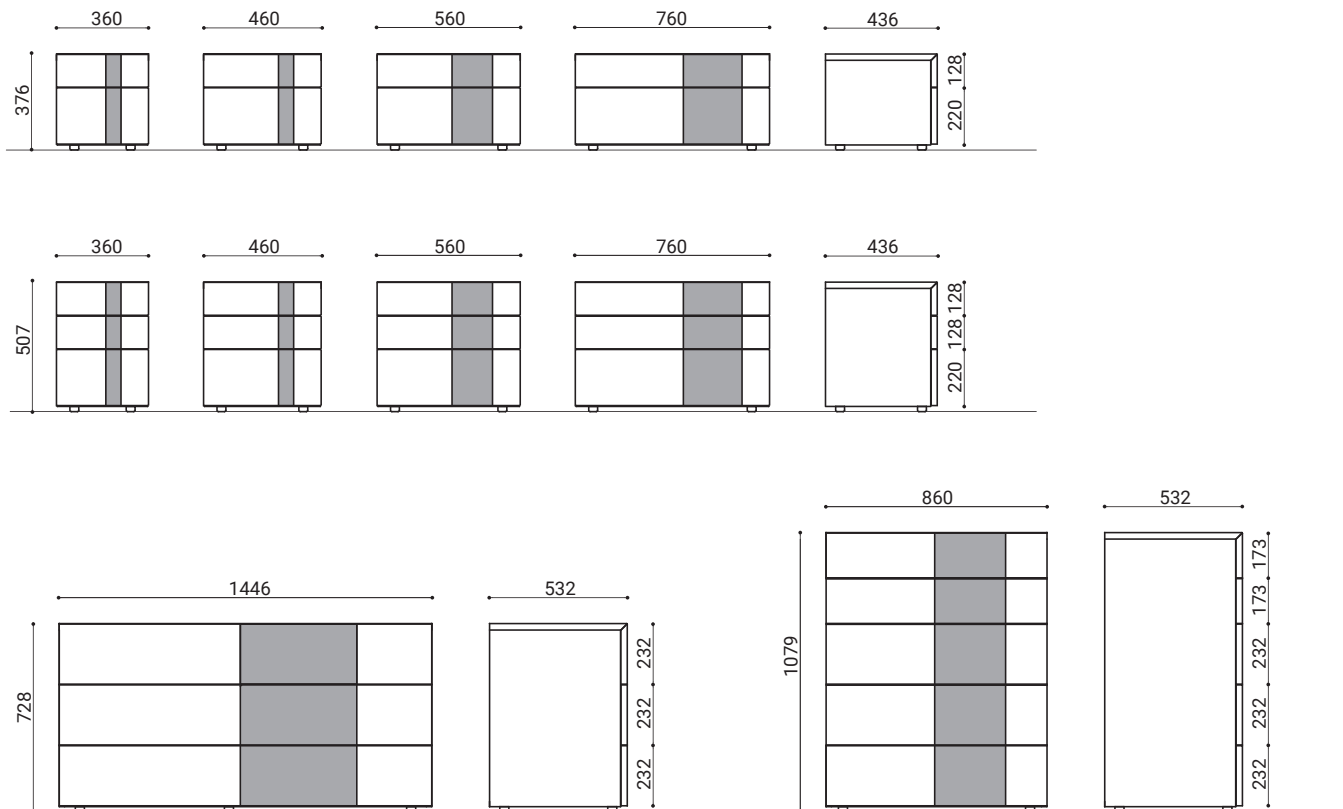

technical features of | INSIDE

- Bedroom furniture with a wood particleboard structure available in matt lacquer.
- The fronts are in MDF and feature a vertical insert that can be customised in matt lacquer, Color Wood, wood veneer, Tecnopelle or leather.
- They open by means of a recess in the front.

TECHNICAL DRAWINGS

The 5-drawer dresser has a safety bracket to fix it to the wall and prevent it from toppling forwards

OPTIONS

NOTES: custom-sizing and special reductions are not available for these items.

On request the model can be supplied with a 10 mm thick rear finishing panel.

TECHNICAL FEATURES

10 MM THICK REAR FINISHING PANELS		
	matt lacquers	
NIGHT STAND	€ 64	
DRESSER	€ 133	

INSIDE

MODEL CODE 9745

STRUCTURE: MATT LACQUER

	W	H	D	CODE	INSERT: matt lacquer, wood, Color Wood	INSERT: Tecnopelle, Unico nubuck, leather
2-DRAWER NIGHT STAND						
						
	360	376	436	EC71	528	585
	460	376	436	EC75	572	629
	560	376	436	EC76	623	699
	760	376	436	EC74	712	808
3-DRAWER NIGHT STAND						
						
	360	507	436	EC81	673	749
	460	507	436	EC82	725	827
	560	507	436	EC83	788	903
	760	507	436	EC84	878	1.012
3-DRAWER DRESSER						
						
	1446	728	532	EC78	1.640	1.985
5-DRAWER DRESSER						
						
	860	1079	532	EC77	1.513	1.894