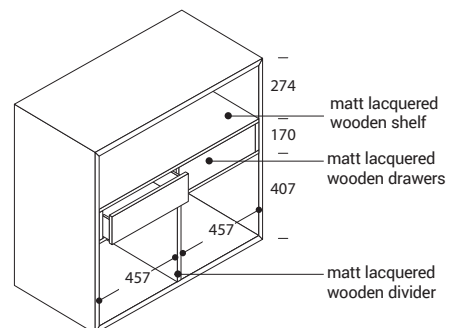

INTERNAL ACCESSORIES WITH SHELVES AND WOODEN DRAWERS

- Custom-sizing is not possible.
- Bottom and interior lighting not available.