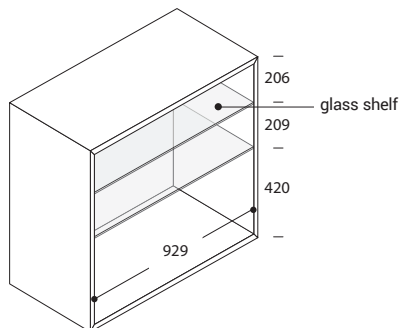

SIDEBOARDS | Kengo

MODEL PREFIX 9303

The exterior is in canaletto walnut or dark oak finish solid wood featuring vertically-arranged strips of wood set in a panel with the same finish. The inside of the structure is in matt lacquer, available with glass shelves or wooden drawers. The back panel is in Bronzo glass while the 195 mm high metal base is in metallic lacquer. The top can be customised with a matt lacquer, wood, glass, mirror or ceramic surface.

TOP FINISH

	W	H	D	CODE	TOP FINISH			
					matt lacquer 28 colours	canaletto walnut dark oak	gloss/matt glass 15 colours mirror 3 colours	ceramic 8 colours
	1070	1160	590					
STRUCTURE								
canaletto walnut/dark oak								
INSIDE OF STRUCTURE								
matt lacquer 28 colours								
BACK PANEL								
bronzo mirror								
BASE								
metallic lacquer 4 colours								
INTERNAL ACCESSORIES								
with glass shelves				MK03V	4.622	4.644	4.667	4.757
with shelves and wooden drawers in a matt lacquered finish				MK03C	4.848	4.870	4.893	4.983

INTERNAL ACCESSORIES WITH GLASS SHELVES