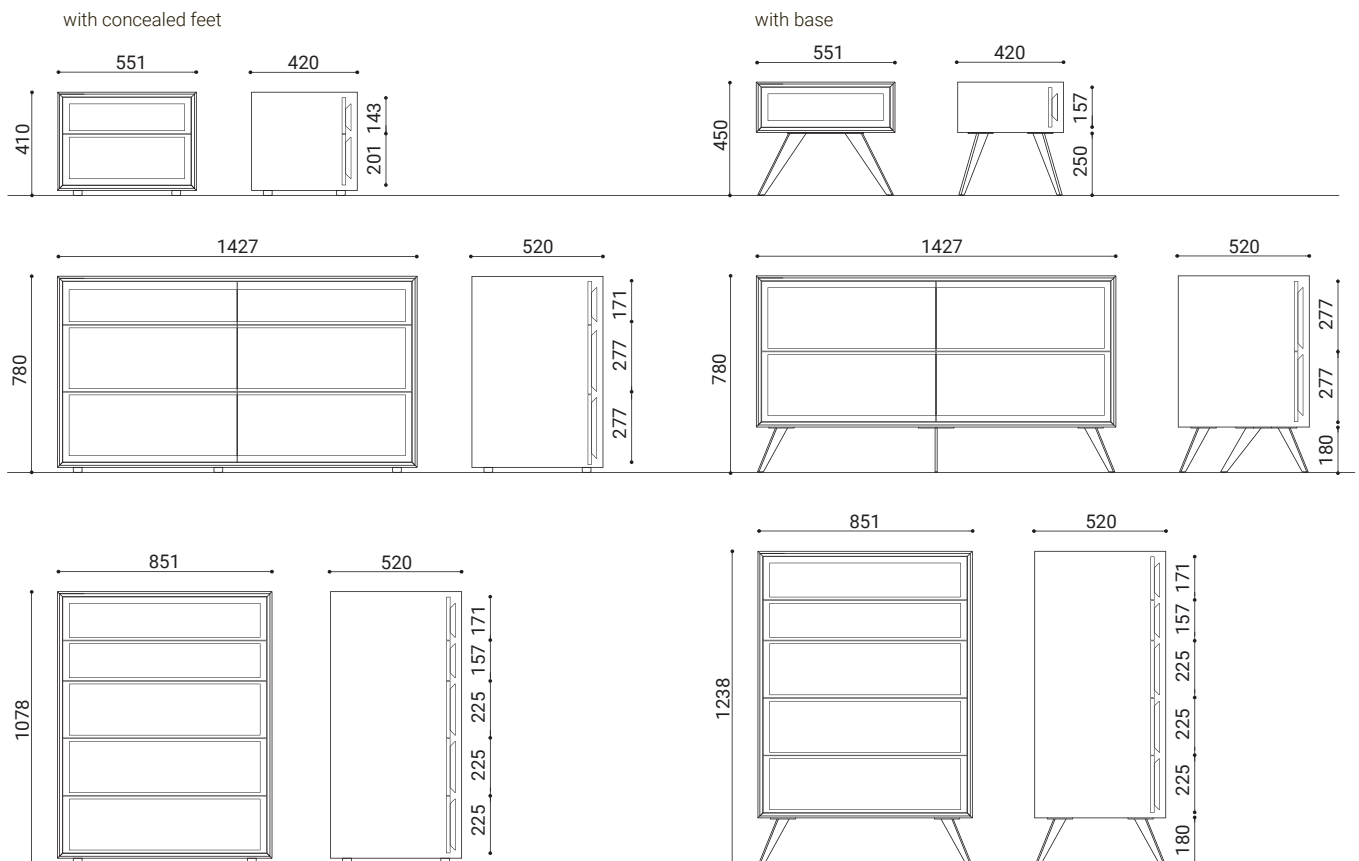

technical features of | MEMORIES

- Bedroom furniture with 20 mm thick structures and fronts made from particleboard panels with a matt lacquered or wood veneered finish.
- The inner edging around the drawers is also available in a contrasting matt lacquered or wood veneered finish.
- This furniture opens by means of grip recesses.

TECHNICAL DRAWINGS

The 5-drawer dresser has a safety bracket to fix it to the wall and prevent it from toppling forwards

The 5-drawer dresser has a safety bracket to fix it to the wall and prevent it from toppling forwards

OPTIONS

NOTES: custom-sizing and special reductions are not available for these items.

The 1-drawer night stand is supplied as standard with a base in a matt lacquer colour matching the structure or in a burnished finish.

On request the model can be supplied with a 10 mm thick rear finishing panel.

TECHNICAL FEATURES

10 MM THICK REAR FINISHING PANELS		
	matt lacquers	wood
NIGHT STAND	€ 64	€ 92
DRESSER	€ 133	€ 193

MEMORIES