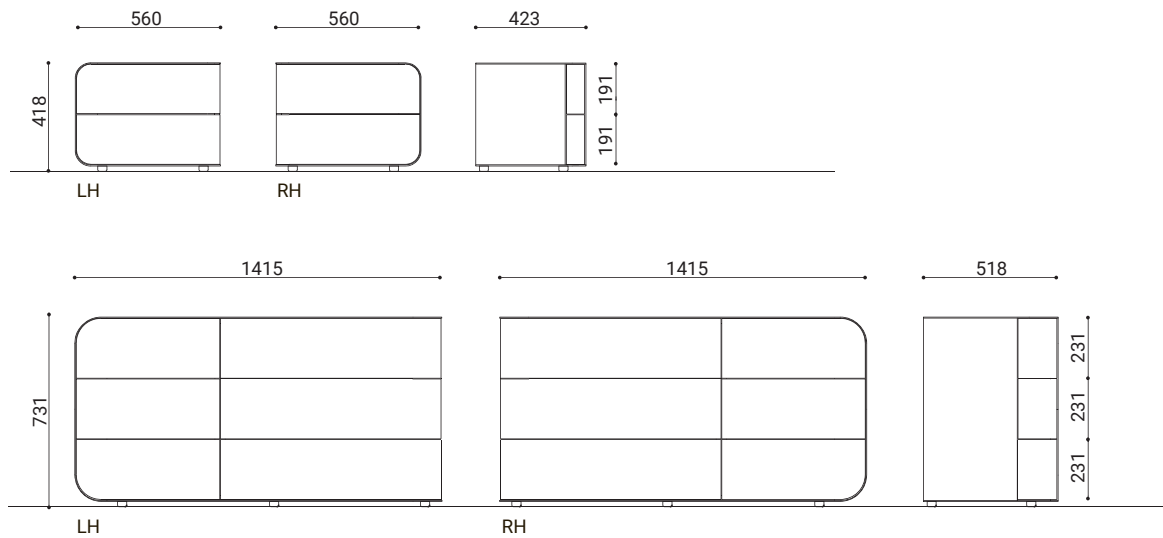

technical features of | PASSION

- Bedroom furniture with structures and fronts made from particleboard panels with a matt or gloss lacquered finish.
- Fronts made from curved and lacquered plywood.
- The outer structure consists of curved sheet metal upholstered in leather or Tecnopelle.
- Push-to-open mechanism.

TECHNICAL DRAWINGS

OPTIONS

NOTES: custom-sizing and special reductions are not available for these items.

The back panel is matt lacquered on the rear. On request it can be supplied gloss lacquered with a surcharge amounting to

€ 102 night stand
€ 242 dresser

PASSION

MODEL CODE 9749

STRUCTURE EXTERIOR

	W	H	D	CODE	Tecnopelle 1	Tecnopelle 2	Tecnopelle 3	UNICO animal-free nubuck	leather P2	leather P3
2-DRAWER NIGHT STAND										
	RH	560	418	423	EC37D					
					matt lacquered side panel and fronts	1.017	1.078	1.114	1.158	1.199
					gloss lacquered side panel and fronts	1.199	1.260	1.296	1.340	1.381
	LH	560	418	423	EC37S					
					matt lacquered side panel and fronts	1.017	1.078	1.114	1.158	1.199
					gloss lacquered side panel and fronts	1.199	1.260	1.296	1.340	1.381
RH										
6-DRAWER DRESSER										
	RH	1415	731	518	EC39D					
					matt lacquered side panel and fronts	2.651	2.723	2.893	2.949	3.014
					gloss lacquered side panel and fronts	3.135	3.207	3.377	3.433	3.498
	LH	1415	731	518	EC39S					
					matt lacquered side panel and fronts	2.651	2.723	2.893	2.949	3.014
					gloss lacquered side panel and fronts	3.135	3.207	3.377	3.433	3.498
RH	