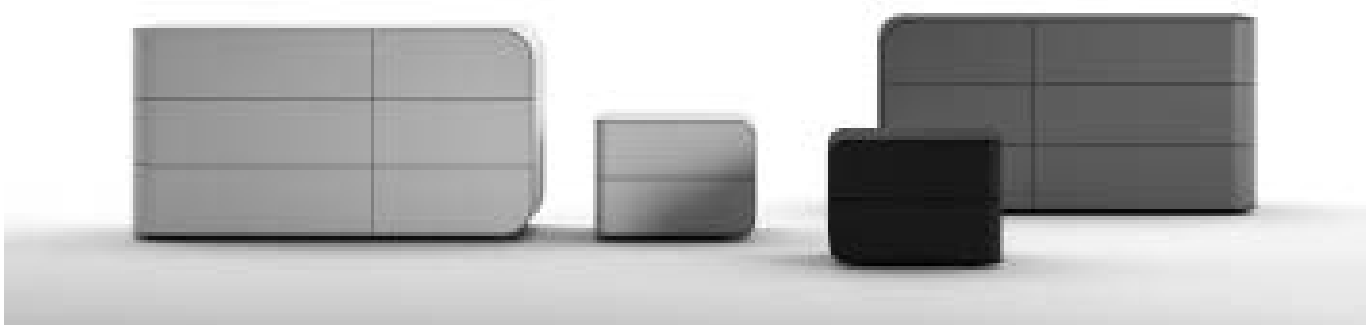

technical features of | PASSION

- Bedroom furniture with structures and fronts made from particleboard panels with a matt or gloss lacquered finish.
- Fronts made from curved and lacquered plywood.
- The outer structure consists of curved sheet metal upholstered in leather or Tecnopelle.
- Push-to-open mechanism.

TECHNICAL DRAWINGS

OPTIONS

NOTES: custom-sizing and special reductions are not available for these items.

The back panel is matt lacquered on the rear. On request it can be supplied gloss lacquered with a surcharge amounting to

€ 102 night stand
€ 242 dresser

PASSION

MODEL CODE 9749

STRUCTURE EXTERIOR

	W	H	D	CODE	Tecnopelle 1	Tecnopelle 2	Tecnopelle 3	UNICO animal-free nubuck	leather P2	leather P3
2-DRAWER NIGHT STAND										
	RH	560	418	423	EC37D					
					matt lacquered side panel and fronts	1.017	1.078	1.114	1.158	1.199
					gloss lacquered side panel and fronts	1.199	1.260	1.296	1.340	1.381
	LH	560	418	423	EC37S					
					matt lacquered side panel and fronts	1.017	1.078	1.114	1.158	1.199
					gloss lacquered side panel and fronts	1.199	1.260	1.296	1.340	1.381
RH										
6-DRAWER DRESSER										
	RH	1415	731	518	EC39D					
					matt lacquered side panel and fronts	2.651	2.723	2.893	2.949	3.014
					gloss lacquered side panel and fronts	3.135	3.207	3.377	3.433	3.498
	LH	1415	731	518	EC39S					
					matt lacquered side panel and fronts	2.651	2.723	2.893	2.949	3.014
					gloss lacquered side panel and fronts	3.135	3.207	3.377	3.433	3.498
RH	