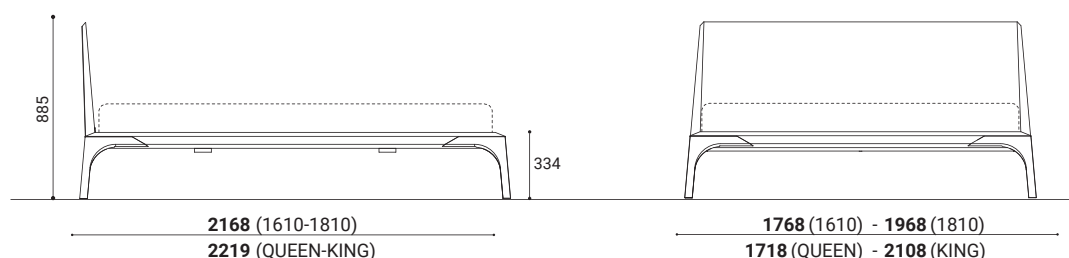

technical features of the | RELEVÉ BED

- Structure made of Canaletto walnut, Tabacco Oak or Dark Oak veneered natural wood.
- Available with a Canaletto walnut, Tabacco Oak or Dark Oak veneered headboard which is also available upholstered in Tecnopelle or leather. The headboard cover is never removable.
- In the leather version the upholstery of the headboard is stitched together along the centre of each side.
- The inner surface of the legs can be matt lacquered.

TECHNICAL DRAWINGS

POSITION A

NOTES: The bed is provided with central methacrylate feet to support the slatted base. The bed is supplied with a crossbar for position "A".

SLATTED BASE NOT INCLUDED (SEE PAGE 110)

HEADBOARD	TECNOPELLE W. 140 CM	LEATHER
H 885 W 1610	lm. 2.2	sq.m. 4.4
H 885 W 1810	lm. 2.4	sq.m. 4.8
H 885 W 1560 QUEEN	lm. 2.2	sq.m. 4.4
H 885 W 1950 KING	lm. 2.6	sq.m. 5.1

BED | RELEVÉ

MODEL CODE 98 AL

	DIMENSIONS	CODE	
WOODEN HEADBOARD			Canaletto walnut Tabacco Oak Dark Oak
			
W 1610			
interior	1610x2010	NL04	2.710
exterior	1768x2168		
W 1810			
interior	1810x2010	NL05	2.830
exterior	1968x2168		
W 1560	QUEEN		
interior	1560x2060	NL07	2.949
exterior	1718x2219		
W 1950	KING		
interior	1950x2060	NL08	3.068
exterior	2108x2219		
			
	matt lacquer for reverse side		297