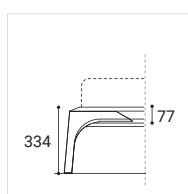

TECHNICAL DRAWINGS

POSITION A

NOTES: The bed is provided with central methacrylate feet to support the slatted base. The bed is supplied with a crossbar for position "A".

SLATTED BASE NOT INCLUDED (SEE PAGE 110)

HEADBOARD	TECNOPELLE W. 140 CM	LEATHER
H 885 W 1610	lm. 2.2	sq.m. 4.4
H 885 W 1810	lm. 2.4	sq.m. 4.8
H 885 W 1560 QUEEN	lm. 2.2	sq.m. 4.4
H 885 W 1950 KING	lm. 2.6	sq.m. 5.1

BED | RELEVÉ

MODEL CODE 98 AL

	DIMENSIONS	CODE	
WOODEN HEADBOARD			Canaletto walnut Tabacco Oak Dark Oak
			
W 1610			
interior	1610x2010	NL04	2.710
exterior	1768x2168		
W 1810			
interior	1810x2010	NL05	2.830
exterior	1968x2168		
W 1560	QUEEN		
interior	1560x2060	NL07	2.949
exterior	1718x2219		
W 1950	KING		
interior	1950x2060	NL08	3.068
exterior	2108x2219		
			
	matt lacquer for reverse side		297

			UPHOLSTERED HEADBOARD							
	DIMENSIONS	CODE	Customer's Tecnopelle or leather	Tecnopelle 1	Tecnopelle 2	Tecnopelle 3	Tecnopelle 4	UNICO animal- free nubuck	leather P2	leather P3
UPHOLSTERED HEADBOARD										
BED-FRAME										
Canaletto walnut Tabacco Oak Dark Oak										
										
W 1610										
interior	1610x2010	NM04	2.672	2.710	2.759	2.806	-	2.919	3.305	3.423
exterior	1768x2168									
W 1810										
interior	1810x2010	NM05	2.770	2.830	2.877	2.925	-	3.019	3.363	3.518
exterior	1968x2168									
W 1560	QUEEN									
interior	1560x2060	NM07	2.929	2.949	3.032	3.076	-	3.187	3.625	3.756
exterior	1718x2219									
W 1950	KING									
interior	1950x2060	NM08	3.044	3.068	3.163	3.210	-	3.328	3.784	3.921
exterior	2108x2219									
										
	matt lacquer for reverse side									297