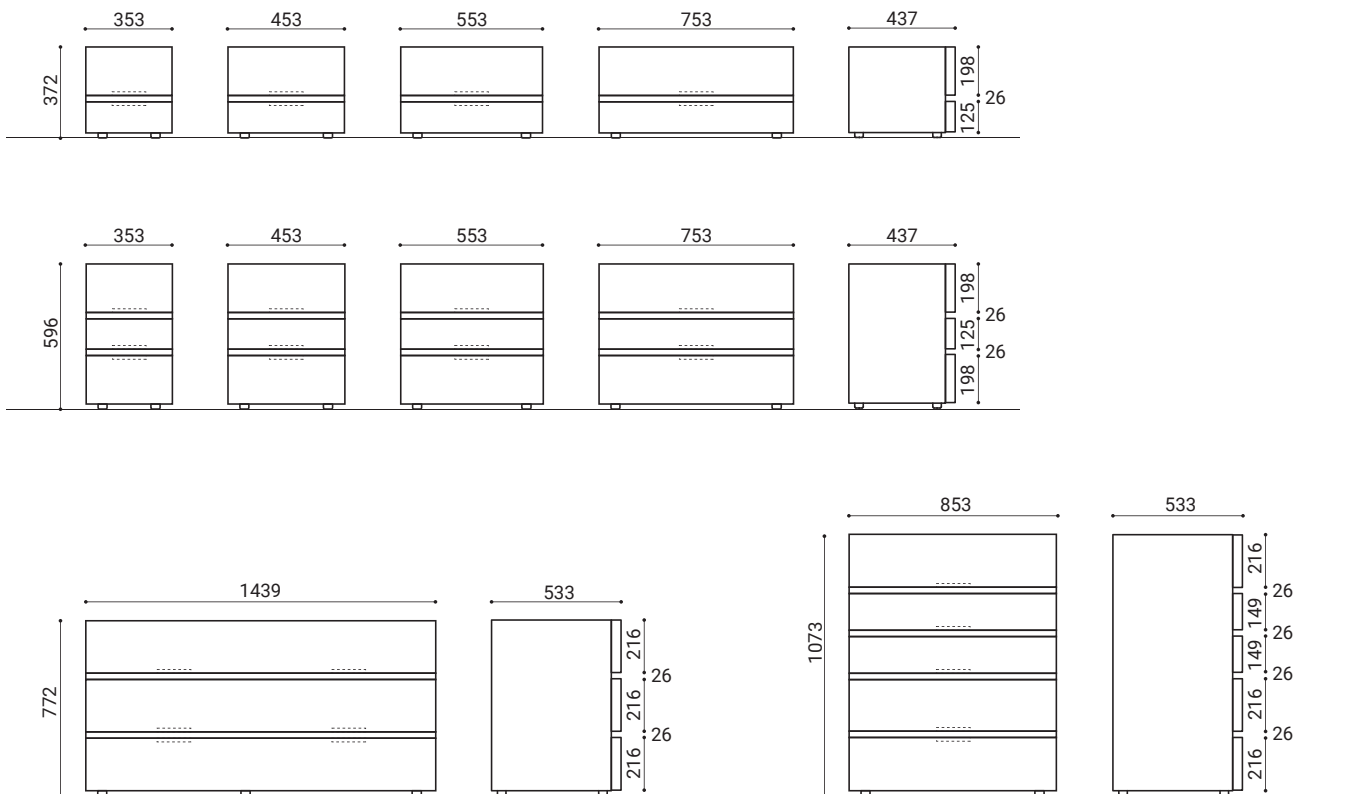

technical features of | SIBARI

- Bedroom furniture with a wood particleboard structure available in matt lacquer or wood veneer.
- Featuring a matching or contrasting-coloured upper frame that accommodates a top customisable in matt lacquer, wood veneer, lacquered glass, mirror, ceramic, leather or Tecnopelle.
- Opens by means of a handle recessed into the top edge of the front.

TECHNICAL DRAWINGS

OPTIONS

NOTES: any custom-sizing or special reductions must be decided beforehand with our Sales Department.

NOTES: the Sibari model is always finished on the rear.

SIBARI

MODEL CODE 9752

STRUCTURE FINISHES AND TOP

	W	H	D	CODE	STRUCTURE FINISHES AND TOP	
					matt lacquers	wood
2-DRAWER NIGHT STAND						
					FRAME: matt lacquers	
	353	372	437	EC651		511
	453	372	437	EC652		534
	553	372	437	EC653		582
	753	372	437	EC654		653
3-DRAWER NIGHT STAND						
					FRAME: matt lacquers	
	353	596	437	EC661		650
	453	596	437	EC662		673
	553	596	437	EC663		727
	753	596	437	EC664		788
3-DRAWER DRESSER						
					FRAME: matt lacquers	
	1439	722	533	EC677		1.650
5-DRAWER DRESSER						
					FRAME: matt lacquers	
	853	1073	533	EC675		1.531